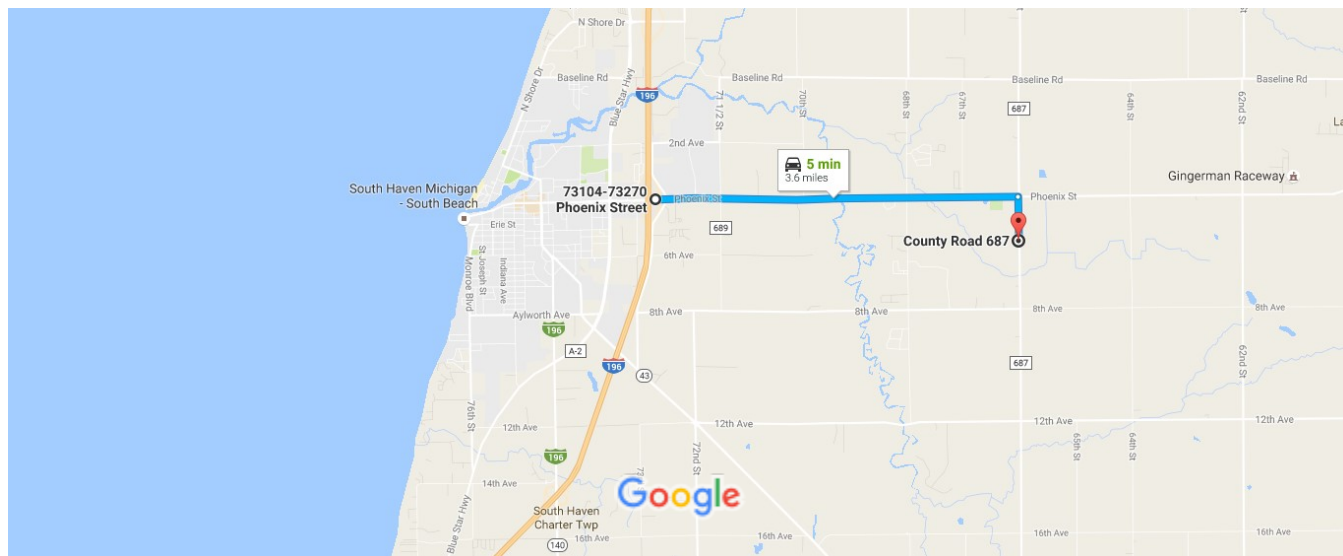

73104-73270 Phoenix Street, South Haven, MI 49090 to County Road 687, South Haven, MI 49090 Drive 3.6 miles, 5 min

Map data ©2016 Google 1 mi

via Phoenix St  
5 min without traffic

5 min  
3.6 miles